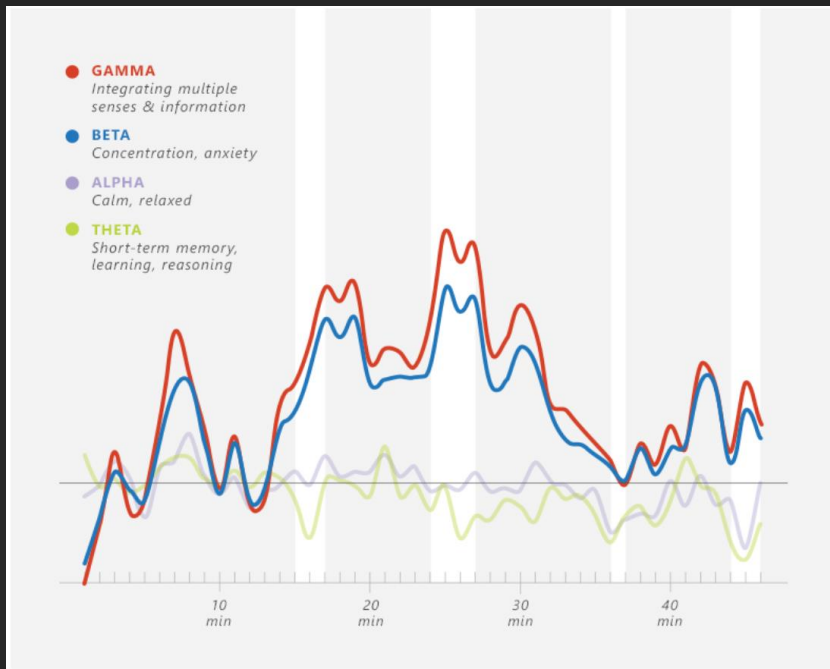

Science says: You are tired

Teams says: You're working more

// February 11, 2013

The 'No Wake Syndrome'

College leaders must have a strong backbone to build a viable online program and be willing to handle the results if they pull it off, writes Kenneth E. Hartman, former president of Drexel's eLearning program.