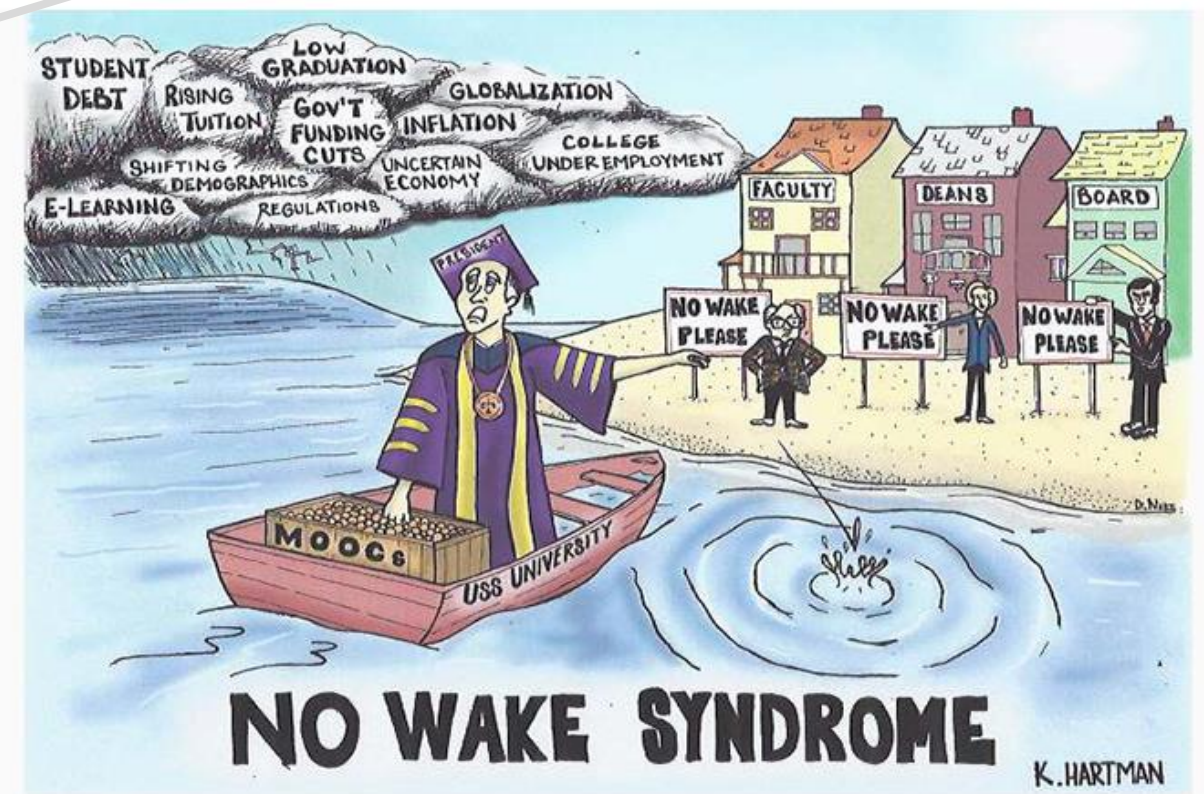

Dale Perrigo

Director, Surface Solutions Specialist
in Education, Microsoft

Casey Hill

Education Executive in Windows and
Devices Team, Microsoft

Microsoft in Higher Education and Market Reality

Give Yourself a Hand

Science says: You are tired

Teams says: You're working more

// February 11, 2013

The 'No Wake Syndrome'

College leaders must have a strong backbone to build a viable online program and be willing to handle the results if they pull it off, writes Kenneth E. Hartman, former president of Drexel's eLearning program.

By [Kenneth E. Hartman](#) // February 11, 2013

3 COMMENTS

NO WAKE SYNDROME

K. HARTMAN

2011

2012

2013

2014