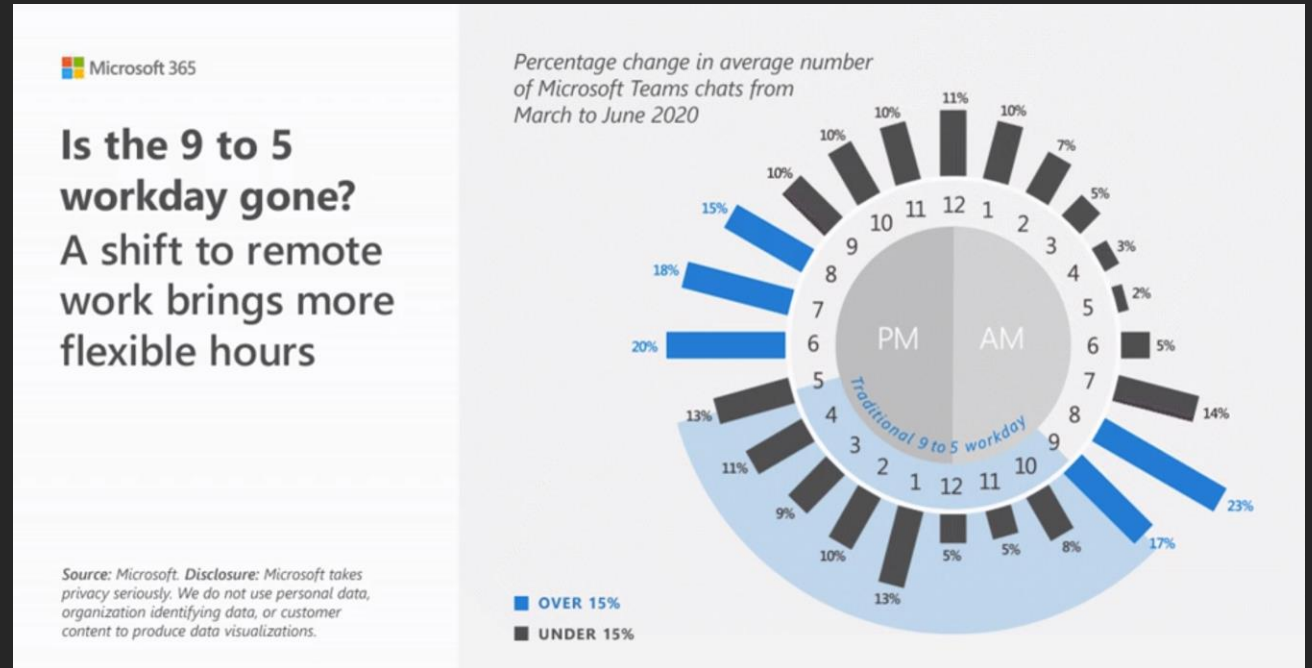

Teams says: You're working more